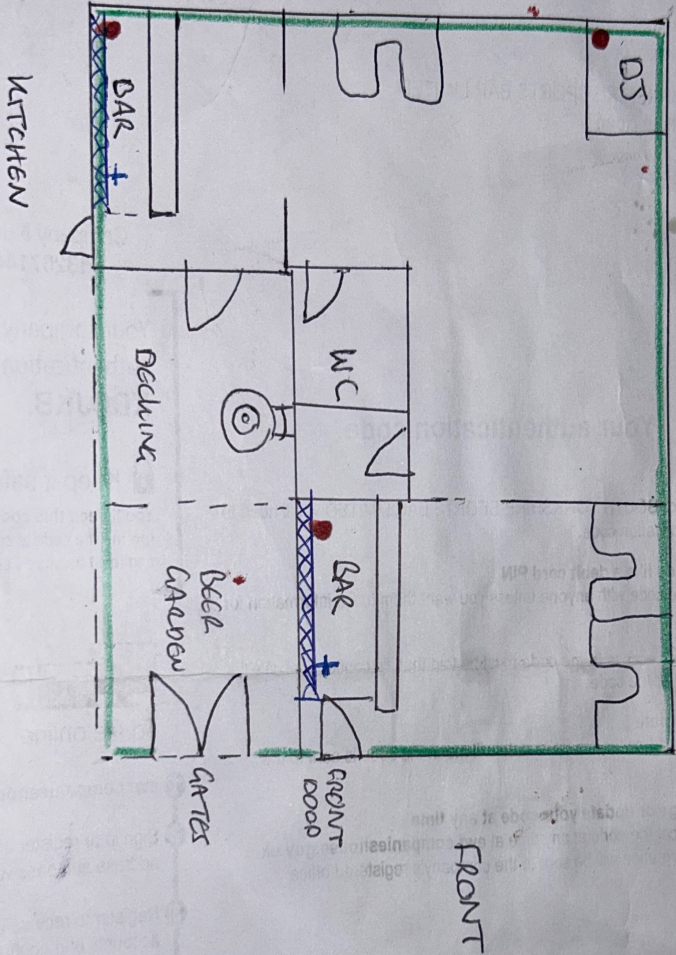

DOWNSTAIRS  
 Ground Floor  
 Scale 1cm = 1 metre

-  Key case
-  Extinguisher
-  First Aid
-  Fire door
-  BOOTY SGATS
-  Storage of alcohol
-  on-sales case

COO-H05\_1\_1\_1646470\_30062200014612922206Z